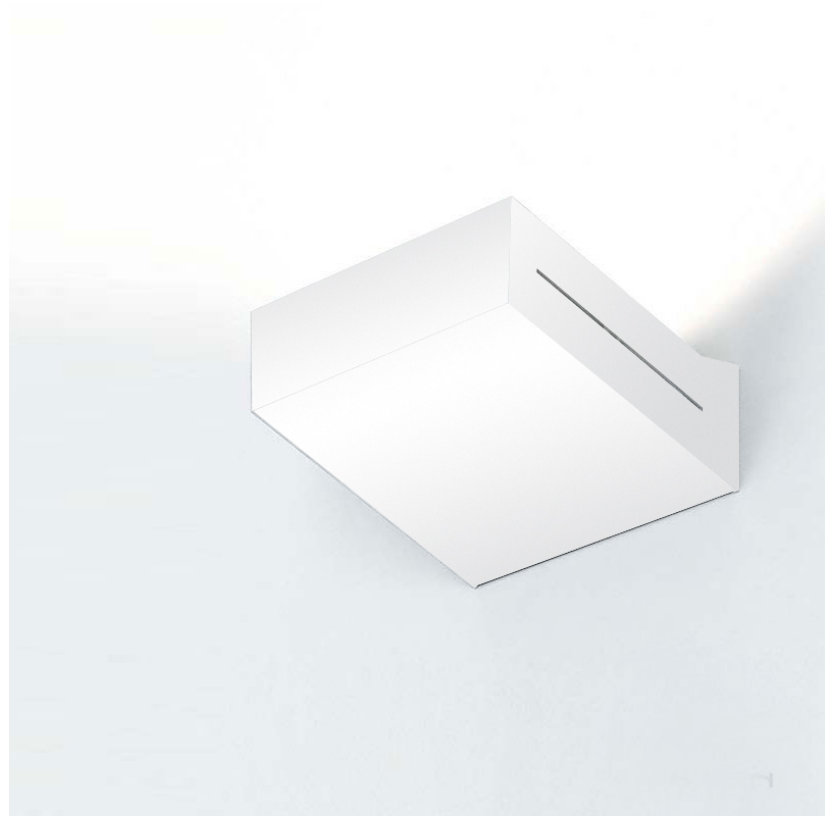

NEVA SURFACE

D93165

PROJECT	
TYPE	
NOTES	
QUANTITY	
DATE	

GENERAL

Series: Neva
Brand: Milan
Division: Design
Mounting Type: Surface
Mounting Location: Wall
Subcategory: Uplight

PHYSICAL

Shape: Rectangle
Length (mm): 128
Length (in): 5 1/16
Height (mm): 85
Height (in): 3 3/8
Extension (mm): 117
Extension (in): 4 5/8
Light Distribution: Direct / Indirect
Weight (kg): 1.4
Weight (lbs): 3
Fixture Finish: WHI
Fixture Material: Metal

ELECTRICAL

Lamp Type: LED
Max. Wattage Per Lamp (W): 10
Dimming: Non-Dimmable
Driver Included: Yes
Driver Location: Integrated
Driver Type: Constant Current
Driver Class: Class 2
Housing: ENCP3
Input Voltage (V): 120
Upon Request: Dimmable option available with remote driver upon request

LED

Number of LEDs: 1
Color Temperature (°K): 2700
Nominal Lumen (lm): 1010
CRI: >80 CRI

OPTICAL

Reflector°: 50

RATINGS AND CERTIFICATIONS

Certified By: CSA Certified to UL and CSA Standards
IP rating: IP20

128mm 5 1/16"

108mm 4 1/4"

108mm 4 1/4"

J-Box cover plate
Included

85mm 3 3/8"

117mm 4 5/8"