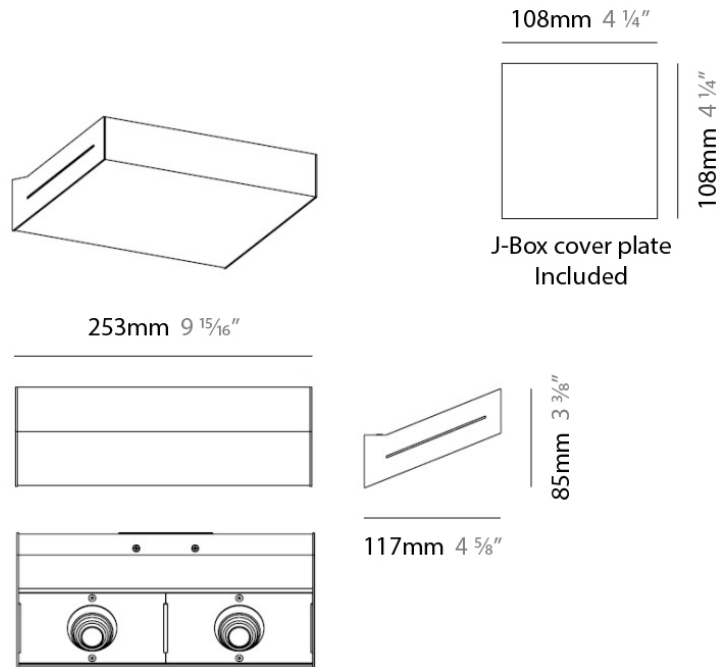

NEVA SURFACE

D93166

PROJECT	
TYPE	
NOTES	
QUANTITY	
DATE	

GENERAL

Series: Neva
Brand: Milan
Division: Design
Mounting Type: Surface
Mounting Location: Wall
Subcategory: Uplight

PHYSICAL

Shape: Rectangle
Length (mm): 253
Length (in): 9 ¹⁵/₁₆
Height (mm): 85
Height (in): 3 ³/₈
Extension (mm): 117
Extension (in): 4 ⁵/₈
Light Distribution: Direct / Indirect
Weight (kg): 1.8
Weight (lbs): 4
Fixture Finish: SST
Fixture Material: Metal

ELECTRICAL

Lamp Type: LED
Total Output Wattage (W): 20
Max. Wattage Per Lamp (W): 10
Dimming: Non-Dimmable
Driver Included: Yes
Driver Location: Integrated
Driver Type: Constant Current
Driver Class: Class 2
Housing: ENCP3
Input Voltage (V): 120
Upon Request: Dimmable option available with remote driver upon request

LED

Number of LEDs: 2
Color Temperature (°K): 2700
Nominal Lumen (lm): 2020 (2x1010lm)
CRI: >80 CRI

OPTICAL

Reflector: 2 x 50°

RATINGS AND CERTIFICATIONS

Certified By: CSA Certified to UL and CSA Standards
IP rating: IP20